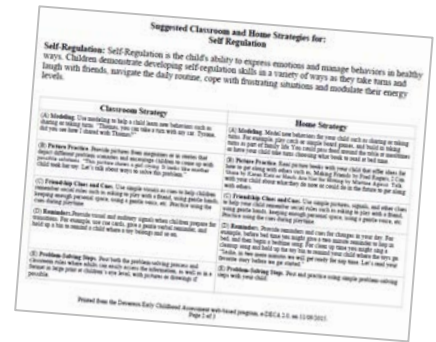

Reports available for download:

- Individual Ratings
- Rater Comparisons
- Pre- and Post-Comparisons
- Strategy Reports
- Group Profiles
- Aggregate Reports

You can also have access to:

- e-DECA Instruction Manual & other helpful guides, as well as video demos
- DECA Technical Manuals & User's Guides for Infants, Toddlers, Preschoolers, and Clinical
- Devereux Adults Resilience Survey (DARS)
- Devereux Reflective Checklist for Preschool Teaching Practices
- Downloadable PDFs of
 - Assessment Forms for Infants, Toddlers, Preschoolers, and Clinical (*English & Spanish*)
 - Devereux Reflective Checklist for Preschool Teaching Practices